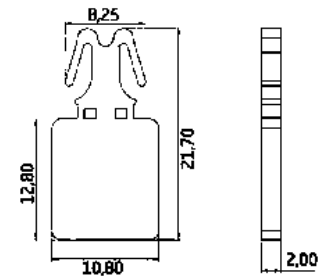

LGM 731

Ziplock Seal

Applications

Banks, Cargo and Postal Companies,
Supermarkets

Product Description

- Made of polypropylene (PP) material
- The product is 100% recyclable
- Easy sealing, no tools required for application
- Company name/logo and serial number is printed
- Thermal Transfer or Laser Printing is available
- Shipped in mats of 10pcs
- Operating Temperature: -20°C/+80°C

Product Description	LGM731
Quantity	18.000 pcs
Box Dimensions	23x40x22 cm
Box Weight	7,06 kg
Pallet Info	82x122x190 cm, 1.440.000 pcs

Color Options

Please contact our sales team for different colors

WHITE