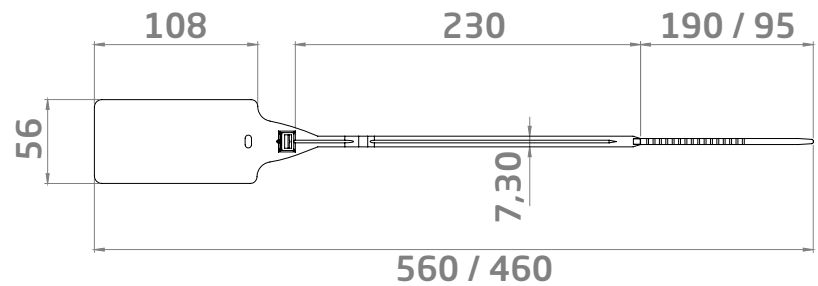

# LGM 586

Big Flag Plastic Label Seal

## Product Description

- Made of Polypropylene (PP) body
- Extra large marking area to attach special labels especially for recycling, courier and post companies
- Company logo, serial number, barcode and various markings available with extra large flag
- Laser, pad print or digital thermal transfer marking options
- Barcode option for mobile applications (Code128, Int 2/5, Code 39, EAN 13)
- Shipped in mats of 4 pieces
- Pull-apart strength: 40 Kgf
- Working temperature: -20°C / +80°C

Product Description	LGM586
Quantity	500 pcs
Box Dimensions	25x50x29 cm
Box Weight	5,46 kg
Pallet Info	100x120x250 cm, 32.000 pcs